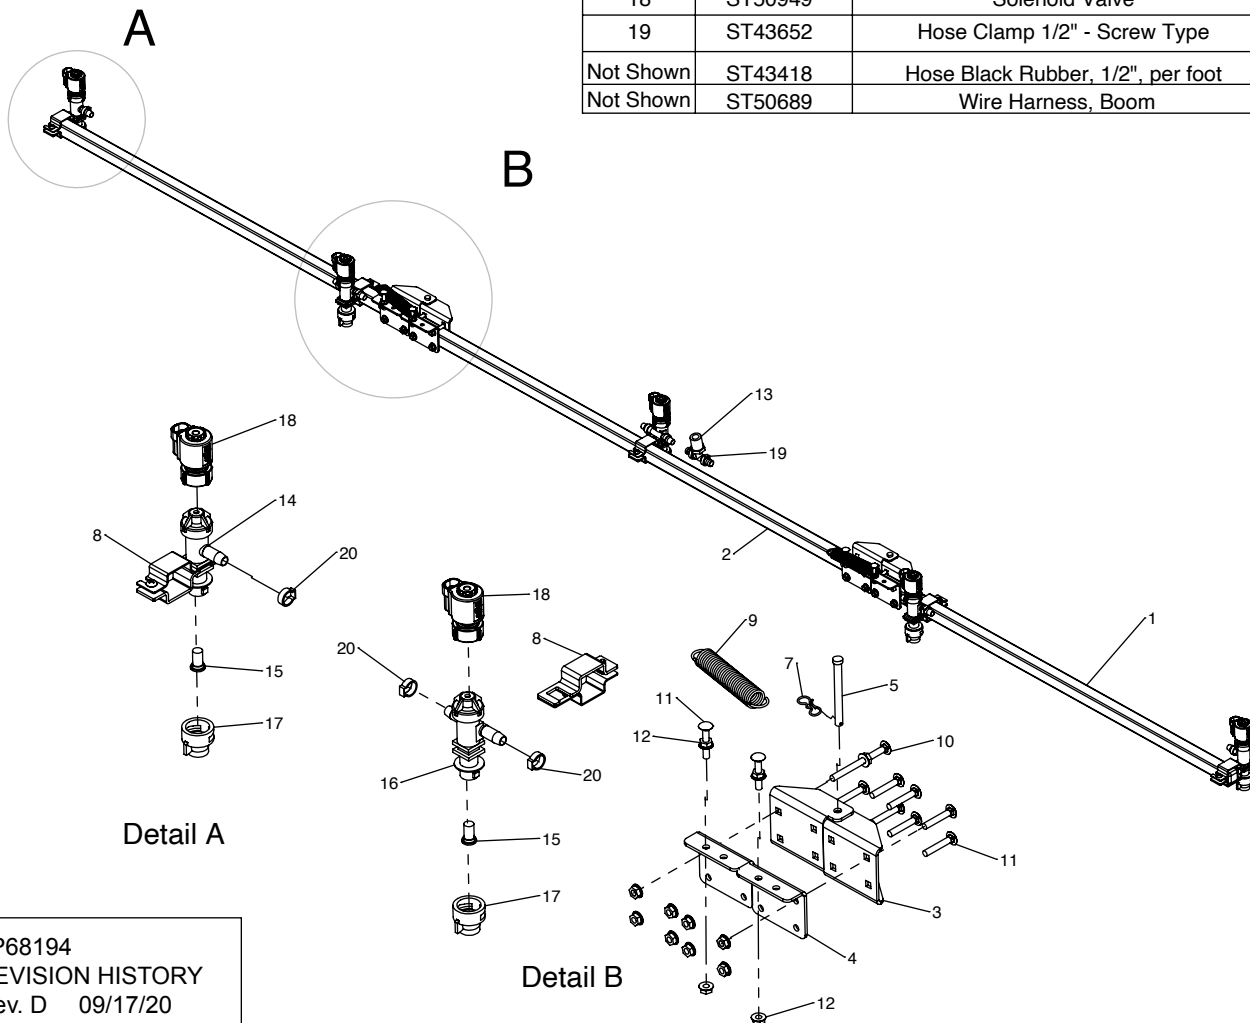

LP68194 - 90 Gallon Rate Controlled Gator Sprayer - Boom

ITEM NO.	PART NUMBER	DESCRIPTION	QTY.
1	ST60085	Side Boom 37"	2
2	ST60083	Center Boom 48"	1
3	ST43597	1/2" Barb x 1/2 Tee	1
4	ST43849	Boom Hinge	4
5	ST43389	Boom Hinge Backing Plate	4
6	ST43402	Hinge Pin	2
7	ST43401	Plastic End Cap	6
8	ST43624	Small Bowtie Clip	2
9	ST43598	Clamp, Spray Fitting	5
10	ST43403	Boom Spring	2
11	ST65155	1/4" x 3" Carriage Bolt	2
12	ST65043	1/4" x 1-1/2" Carriage Bolt	18
13	ST65073	1/4" Flange Nut	26
14	ST43658	Spray Tip End Fitting, 1/2"	2
15	ST43411	Spray Tip Screen	5
16	ST43595	Spray Tip Center Fitting 1/2"	3
17	ST50695	Spray Tip XRC11006-VP-C	5
18	ST50949	Solenoid Valve	5
19	ST43652	Hose Clamp 1/2" - Screw Type	10
Not Shown	ST43418	Hose Black Rubber, 1/2", per foot	10
Not Shown	ST50689	Wire Harness, Boom	1

LP68194
REVISION HISTORY
Rev. D 09/17/20