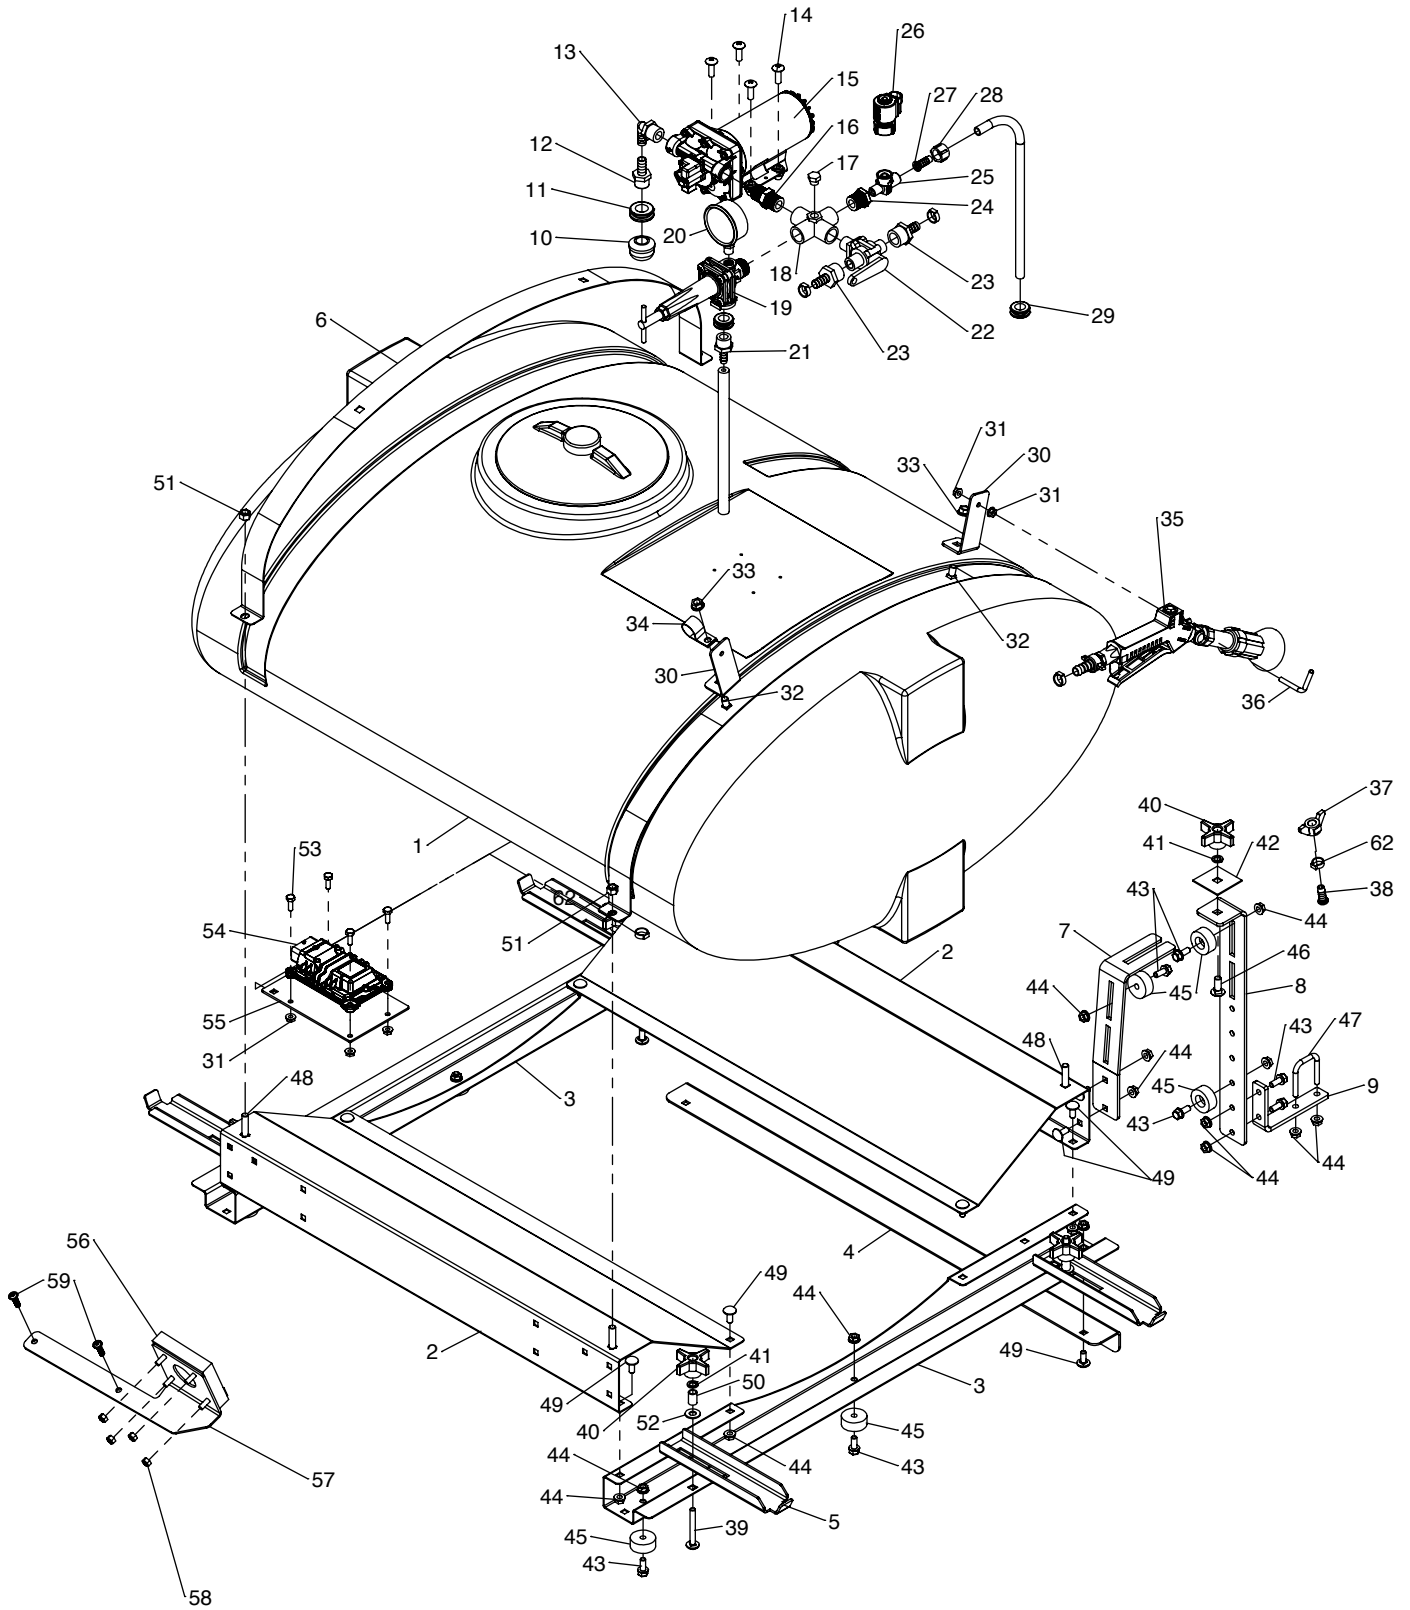

LP68194 - 90 Gallon Rate Controlled Gator Sprayer

LP68194
REVISION HISTORY
Rev. D 09/17/20

LP68194 - 90 Gallon Rate Controlled Gator Sprayer

ITEM NO.	PART NUMBER	DESCRIPTION	QTY.
1	ST43847	Tank, 90 Gallon	1
2	ST43805	Tank Support 90	2
3	ST43806	Side Rail 90	2
4	ST43818	Endgate Brace	1
5	ST43553	Gator Sprayer Tie Down	4
6	ST43808	Strap 90	2
7	ST43807	Boom Support 90	2
8	ST43555	Gator Boom Support	2
9	ST43557	Boom Support Extension	2
10	ST43422	Sump Strainer 1/2"	1
11	ST43854	Grommet, 1/2" Hose	1
12	ST43423	1/2 Barb x 1/2 NPT M.	1
13	ST43803	Elbow 1/2" Barb x 1/2NPT	1
14	ST65001	#10-24 x 1" Truss Head	4
15	ST50685	Shurflo 5.3 gpm 60psi pump	1
16	ST43802	Nipple 1/2NPT x 1/2NPT	1
17	ST50694	1/4" NPT Plug	1
18	ST50681	1/2 NPT, Cross	1
19	ST50683	Relief Valve 1/2" - Diaphragm	1
20	ST43593	Gauge	1
21	ST43425	3/8"Barb x 1/2"NPT M Fitting	1
22	ST43430	Directional Valve	1
23	ST43587	1/2"Barb x 1/2"NPT F, Fitting	2
24	ST50682	Nipple 1/2NPT x 1/2NPT	1
25	ST50684	Boom Check Valve	1
26	ST50949	Solenoid Valve	1
27	ST43499	3/8 Straight Barb Fitting	1
28	ST43012	Tip Fiting Cap Nut	1
29	ST43844	Grommet, 3/8in Hose	2
30	ST43747	Hand Wand Bracket	2
31	ST65073	1/4" Flange Nut	6
32	ST65081	3/8 x 3/4 Carriage Bolt	2
33	ST65012	3/8 Flange Nut	2
34	ST43663	Hose Holder 1/2"	1
35	ST43435	HP Handgun	1
36	ST62008	1/4" Bent Pin	1
37	ST43498	Plastic Wing Nut	1
38	ST43426	1/2" Straight Barb Fitting	1
39	ST65052	3/8 x 2-1/2 Carriage Bolt	4
40	ST43289	3/8 Plastic Knob	6
41	ST65004	3/8" Lock Washer	6
42	ST43506	Square Washer 2"	2
43	ST65007	5/16 x 3/4 Flange Bolt	16
44	ST65008	5/16 Flange Nut	35
45	ST43176	Rubber Bumper	12
46	ST65013	3/8 x 1 Carriage Bolt	2
47	ST43315	5/16" x 1-3/4" Square U-Bolt	2
48	ST65005	3/8 x 1-1/2 Carriage Bolt	4
49	ST65006	5/16 x 3/4 Carriage Bolt	15
50	ST43725	Spacer	4
51	ST65089	3/8 Nylock / Stover Nut	4
52	ST65003	3/8 Flat Washer	4
53	ST65093	1/4"x3/4" Bolt	4
54	ST50690	Sprayer Controller	1
55	ST50692	Controller Mount	1
56	ST50691	Display	1
57	ST50693	Display Bracket	1